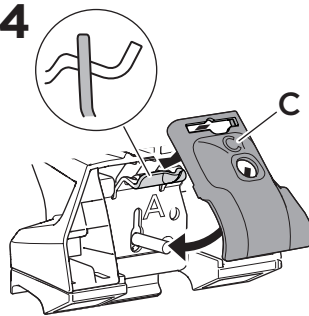

1

Kit 186036

TOYOTA Auris, 5-dr Estate, 13-

ISO 11154-E

This kit is only for vehicles with flush railing.

1

Evo

Edge

2

3

4

5

2