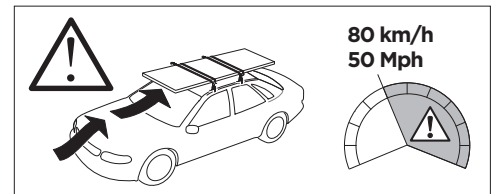

## Kit 186036

TOYOTA Auris, 5-dr Estate, 13-

ISO 11154-E

This kit is only for vehicles with flush railing.

1

Evo

Edge

2