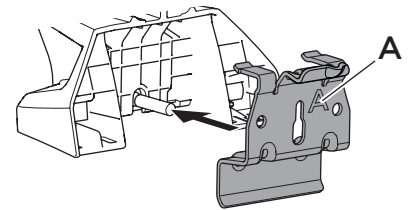

## Kit 186036

TOYOTA Auris, 5-dr Estate, 13-

ISO 11154-E

This kit is only for vehicles with flush railing.

1

Evo

Edge

2