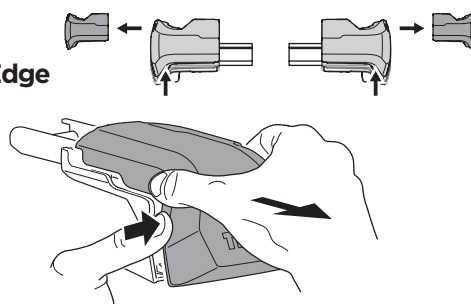

## Kit 186036

TOYOTA Auris, 5-dr Estate, 13-

ISO 11154-E

This kit is only for vehicles with flush railing.

1

Evo

Edge

2