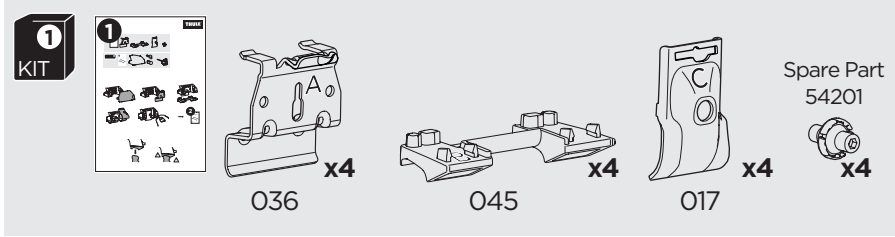

## Kit 186036

TOYOTA Auris, 5-dr Estate, 13-

ISO 11154-E

This kit is only for vehicles with flush railing.

1

Evo

Edge

2